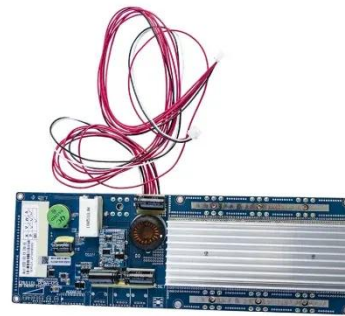

Espay Solar Energy S.L.

Portable Tool Battery Inverter

Warranty
10 years

LiFePO₄

Intelligent BMS

Wide Temp:
-20°C to 55°C

Overview

This article reviews five top-rated products designed for compatibility with popular power tool batteries including DeWalt, Milwaukee, Ryobi, and more. Each offers unique features like AC outlets, multiple USB ports, and integrated LED lights to enhance your mobile power. Check each product page for other buying options. EGO POWER+ Portable Inverter, 400W, Power Inverter Generator, Quiet. Battery and Charger Not Included - PAD5000 Need help?

. Power tool battery inverters transform your cordless tool batteries into versatile power sources, ideal for outdoor use, emergencies, and remote jobsites. This power inverter allows users to power and charge small electronics on the go when paired with any RIDGID 18V battery.

Portable Tool Battery Inverter

Amazon : Power Tool Battery Inverter

350W Power Inverter for Dewalt 20V 60V Battery, 2-Port Battery Converts 20V DC to 120V AC Inverter with LED Light, 3 USB-A, 1 USB-C, DC and AC Outlet, Portable Power Station for Outdoor Use (Tool ...

18V Cordless 175-Watt Power Inverter (Tool Only)

This power inverter allows users to power and charge small electronics on the go when paired with any RIDGID 18V battery. Ideal for smart phones, tablets, and laptops, this inverter can charge up to four ...