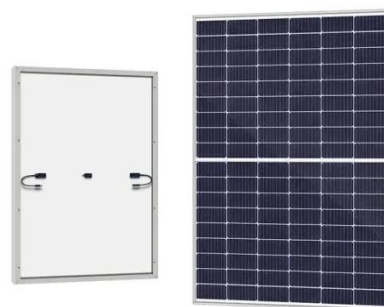

Power Supply Cabinets

Power Supply Cabinets Power Supply Cabinets Raycap's cabinet solutions for LTE-/5G antenna locations offer the highest reliability to effectively support mobile network operations. The indoor and ...