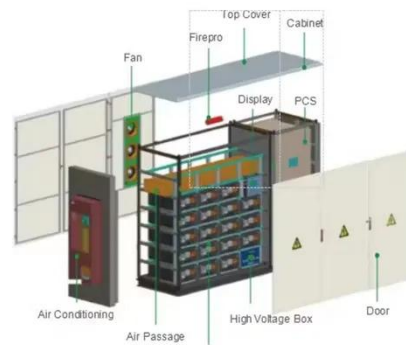

Polyurethane Edge Wrapped Rock Wool Board Production Line

Our polyurethane edge wrapped rock wool board production line can easily automate the production of roof sandwich panel, wall sandwich panel, cold storage sandwich panel and other ...