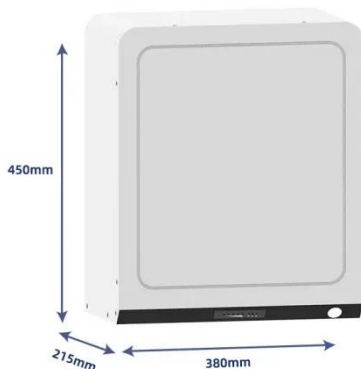

Polyurethane edge-sealed rock wool photovoltaic panel

How are photovoltaic devices packaged?

14. ABSTRACT (Maximum 200 Words)

Because of the sensitivity of some photovoltaic devices to moisture-induced corrosion, they are packaged using ...