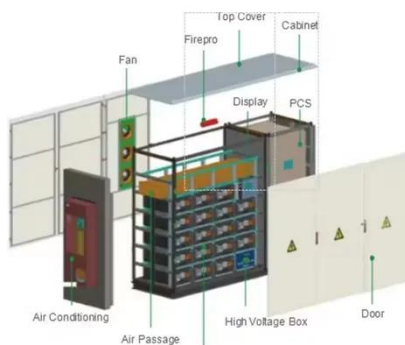

### Aluminium Walkway for Solar , Installation Guide, Benefits & Cost

Aluminium walkways are essential components for solar rooftop systems.

Designed to provide safe and stable access, these walkways ensure that maintenance personnel can navigate ...

## saas-fee-azurit

The sizing principles for grid connected and stand-alone PV systems are based on different design and functional requirements. Provide supplemental power to facility loads. Failure of PV system does not ...