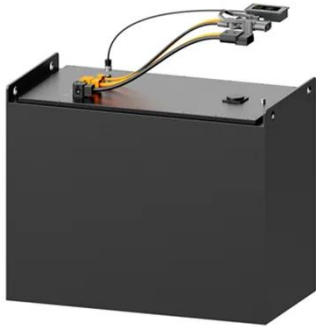

Espay Solar Energy S.L.

Photovoltaic panel 580 watt standard size

Photovoltaic panel 580 watt standard size

AE_ME-120BS_580W-600W_Ver24.5.1

Packaging configuration Loading capacity Size / Pallet Weight 36 pcs / pallet 612 pcs / 40 HQ 1350 mm x 1145 mm x 2310 mm (Upright) 1081 kg / pallet The specifications and ...

How to Choose Solar Panels 580W: A Complete Buying Guide

Solar panels rated at 580 watts are high-output photovoltaic (PV) modules designed to generate significant electricity from sunlight. These panels typically measure around 2.2 to 2.4 ...

JA Solar 580 Watt Solar Panel (580-605W) - TSolar

JA Solar's 580-605W solar panel features a mechanical diagram, specifications, and key details such as dimensions (2465+2mm x 1134+2mm x 35mm), weight (31.1kg, 3%), cable cross ...