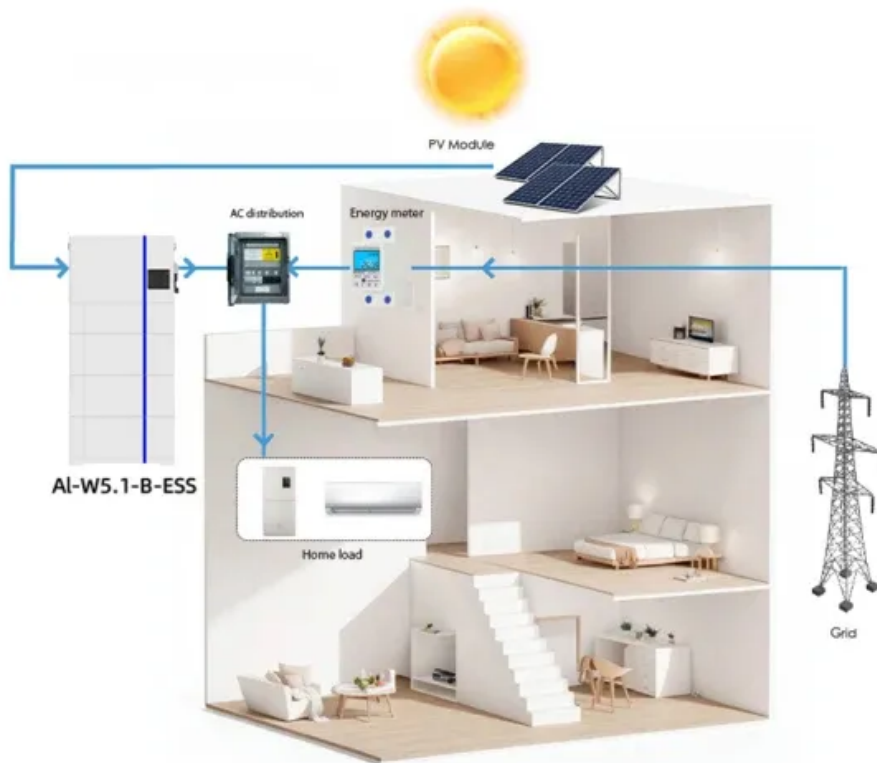

Espay Solar Energy S.L.

Photovoltaic inverter Bluetooth module

SMART GRID & HOME

Photovoltaic inverter Bluetooth module

BT-2 Bluetooth Module , Renogy , Renogy US

The Renogy BT-2 is the new generation Bluetooth module for select Renogy solar charge controllers, DC-DC battery chargers, smart lithium batteries, and inverters.

How Bluetooth Modules Helps The PV Inverter Smarter

Through the Bluetooth PV inverter APP, you can view the real-time dynamics, set device parameters and obtain data conveniently and quickly, and eliminate potential safety hazards in time!

Renogy BT-2 Bluetooth Module RJ45 Communication Port Review

With the BT-2 Bluetooth Module, you have precise control over your devices. Whether you want to adjust the charging settings of your solar charge controller or monitor the real-time operation data of ...