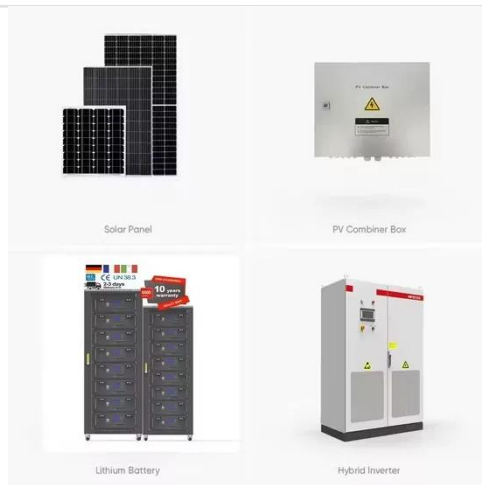

These NEMA-rated outdoor telecom, industrial, electrical enclosures are

delivered "field-ready" for installation. Feature-rich 5G-LTEs are built for any industrial situation; these waterproof, ...

Outdoor Telecommunication Enclosures

Versatile installation features: Our enclosures have two universal wall and pole mounting brackets and an adjustable and removable back plate. This construction allows for smooth installation on various ...

OEM service

Hot Colors:

Color can be customized
more questions just do not hesitate to contact us

LOGO Position: (Screen printing)

Telecom System Integration and Outdoor Network ...

Westell offers secure, weather-tight outdoor network enclosures to protect electronic equipment for outdoor telecom networks.