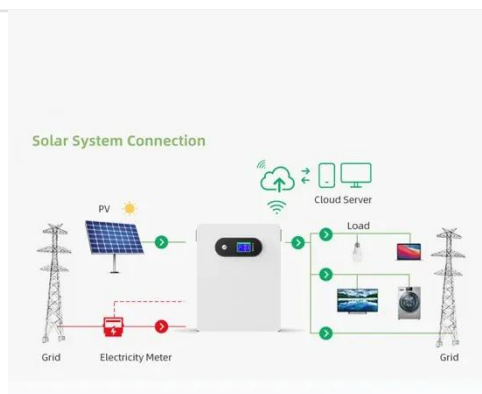

Outdoor Telecom Cabinets are rugged enclosures designed to protect telecommunications equipment from environmental factors while providing secure access for maintenance. Learn about their ...