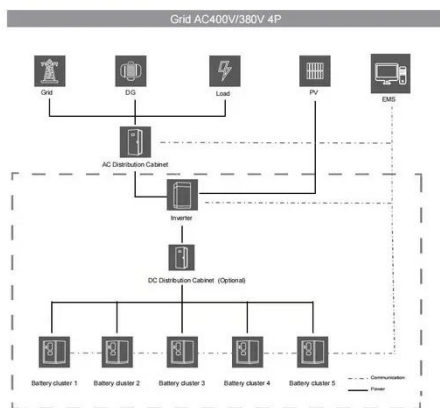

Inverter for Your Water ...

About Solar Pump Inverters A solar pump inverter is an electronic device that converts direct current (DC) electricity generated by solar panels into alternating current (AC) power required ...