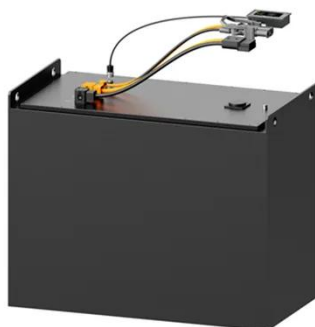

Espay Solar Energy S.L.

Outdoor energy storage mobile power supply BESS

Outdoor energy storage mobile power supply BESS

Mobile Battery Energy Storage Systems , Hybrid BESS for Sale

Mobile battery backup power solutions, BESS and Hybrid BESS systems are a reliable, quiet, and cost-effective backup or supplemental power source for business.

Mobile Battery Energy Storage Solutions , portable BESS

Modular design enables battery energy storage to be combined with onsite renewables and the ability to give Ultra-Rapid charging up to 350kW, all supported by our patented power-sharing technology and ...

Mobile Battery Energy Storage System (MBESS)

This trailer-mounted Mobile Battery Energy Storage System (MBESS) delivers clean, quiet, and reliable power in remote environments.

Temporary Power

A BESS provides reliable temporary power distribution for the site, supporting EV-charging and other needs. It's a clean, quiet solution that replaces diesel generators and meets the demands of modern ...