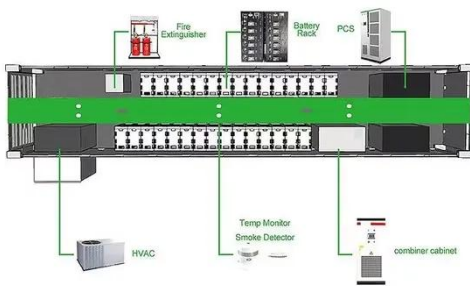

Mobile Battery Energy Storage Solutions , portable BESS

Modular design enables battery energy storage to be combined with onsite renewables and the ability to give Ultra-Rapid charging up to 350kW, all supported by our patented power-sharing technology and ...

Mobile Battery Energy Storage System (MBESS)

This trailer-mounted Mobile Battery Energy Storage System (MBESS) delivers clean, quiet, and reliable power in remote environments.

Temporary Power

A BESS provides reliable temporary power distribution for the site, supporting EV-charging and other needs. It's a clean, quiet solution that replaces diesel generators and meets the demands of modern ...