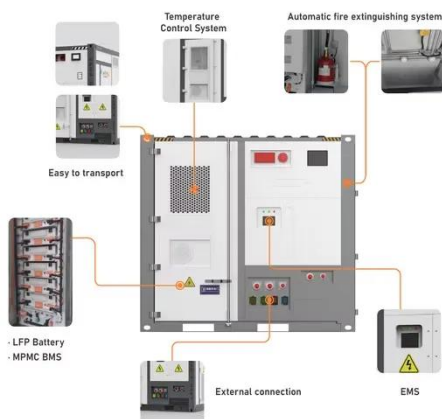

HW9563 Dual Band 1200Mbps Outdoor Wireless AP Base Station

- High 1000mW Wireless Power Delivers Long-Range Coverage
- Waterproof Housing for Harsh Outdoor Environments
- QCA9563+QCA9882+QCA8334 Chipset, up to 1200Mbps Wireless Speed
- ...