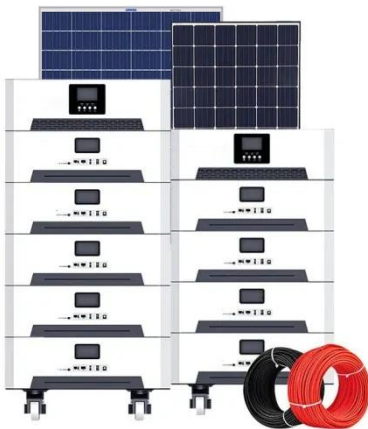

Amazon : Battery Box With Inverter

Battery Box for 300Ah Battery Build-in 40A DCDC Charger and 1000W Pure Sine Wave Inverter, Heavy Duty 12V Box with USB, DC Port and Emergency Lighting for Marine, RV, and Trailer

FlexTower Enclosure , All-in-One Energy System

Built on the foundation of the DuraRack battery cabinet, the FlexTower combines

...

FlexTower Enclosure , All-in-One Energy System , Fortress Power

Built on the foundation of the DuraRack battery cabinet, the FlexTower combines the battery, charge controller, and inverter into a single unit with an LCD control panel, and remote monitoring capability. ...

New XL Weatherproof Insulated Outdoor Battery Cabinet With Heat/AC

These genuine, industrial grade outdoor

cabinets are insulated and come with a 600w heat/ac 110v unit. When you build your battery inside you can add a dedicated 1000w pure sine wave inverter to power ...