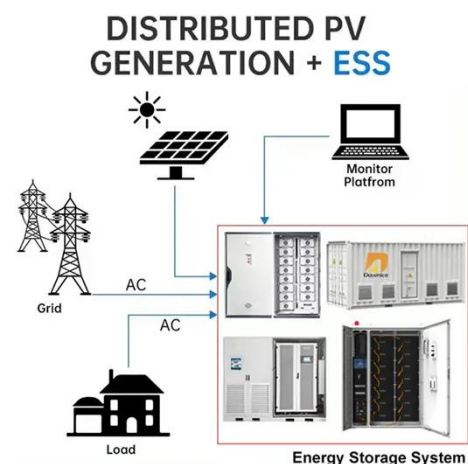

Outdoor Photovoltaic Energy Cabinet, Base Station Energy Storage

Highjoule's outdoor cabinets can be customized for 3kW to 20kW continuous output and 10kWh to 200kWh of lithium battery storage. The capacity is scalable depending on site load, sunshine hours,

...

Products - Outdoor Base Station Cabinets & Energy Storage Systems

Explore Huijue's complete product portfolio, including base station energy cabinets, outdoor base station cabinets, battery enclosures, and cabinet energy storage systems. Designed for telecom,

...

Outdoor BESS Battery Energy Storage Cabinet System for 4 x ...

Outdoor Lithium ion Battery Enclosure mainly provides a stable working temperature and dust-free environment for lithium battery, they are integrated with thermal insulation and equipped with air ...

EK-SG-D02 Mobile outdoor simple energy cabinet

The EK-SG-D02 mobile outdoor simple

energy cabinet is an integrated system for network communications, base station power supply and remote area site operations. It is suitable for ...