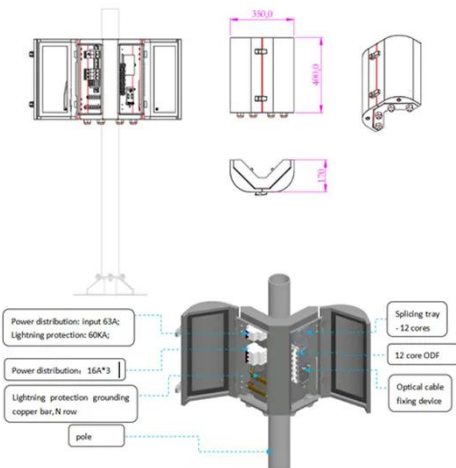

Council approves Ottawa's 2026 Budget

Council today approved Ottawa's 2026 Budget, which invests in the services residents rely on every day, and the key priorities that make Ottawa a safe, reliable and affordable city.

Ottawa's 200th anniversary will feature a year of

"Ottawa's 200th anniversary is a chance to showcase to people visiting Ottawa who we are as a city - this is a destination that is creative,