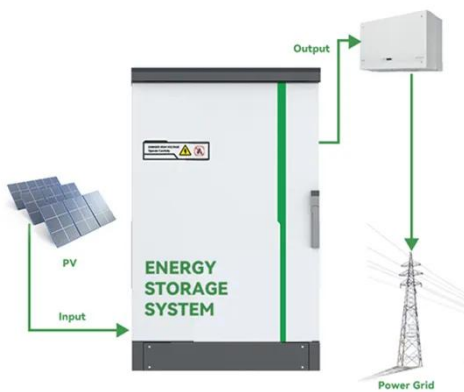

Storage System ...

Features include peak shaving, emergency backup, and grid balancing, ensuring versatile applications.

All-In-One C& I ESS Cabinet , 100kW/ 215kWh , AZE

This fully integrated 100kW/215kWh system combines high-density battery storage with intelligent power management in a single, factory-assembled unit - delivering unmatched performance and reliability ...

215kWh Outdoor Cabinet Series - Industrial & Commercial ...

Highjoule 215KWh outdoor cabinet series industrial and commercial energy storage system has high capacity and is designed for factories, data centers, microgrids and large-scale renewable energy ...