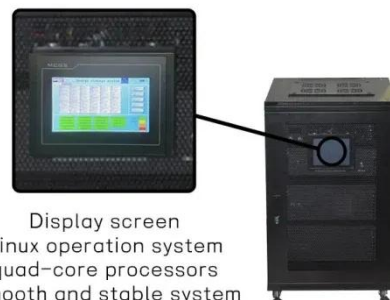

Upcoming traffic impacts for IRONMAN Canada-Ottawa

Ottawa's streets will transform into an IRONMAN racecourse on Sunday, August 3. The IRONMAN Canada-Ottawa event will start at 6 am with a 3.8-kilometre swim at Britannia Beach ...

Display screen
Linux operation system
quad-core processors
smooth and stable system