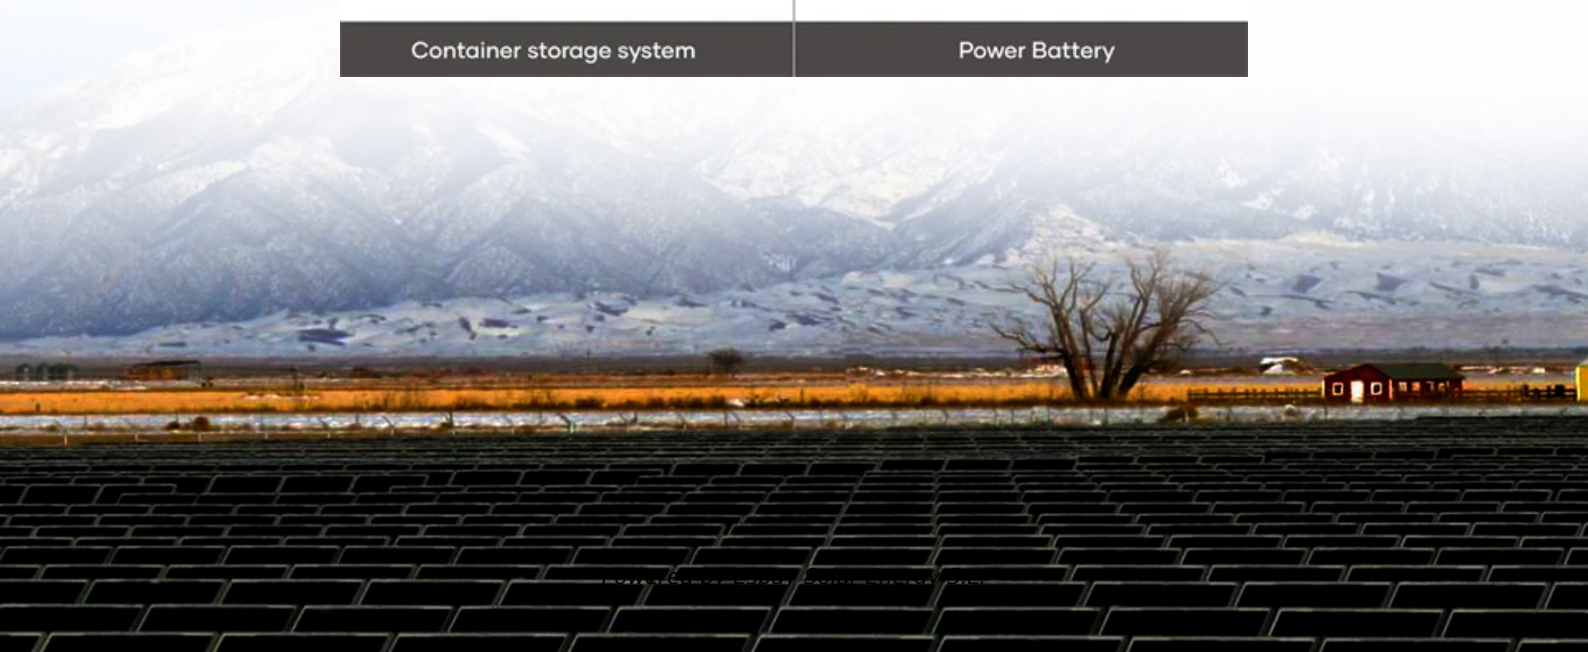

Container storage system

Power Battery