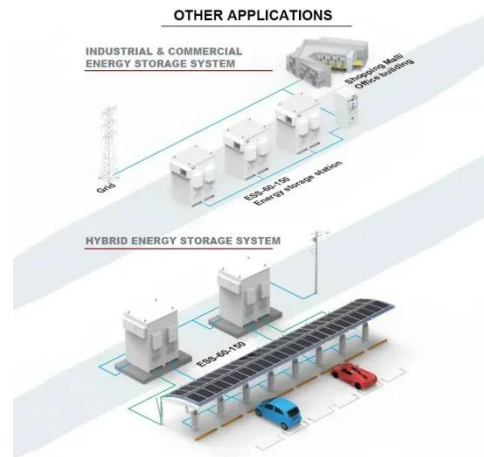

51.2V
200Ah/300Ah
LiFePO4 battery

Commercial Solar Lighting Solutions , NF Solar

Explore solar street light solutions: commercial solar outdoor lights, off grid systems, parking lot lighting. Custom designs for your project--NF Solar's Solutions Hub has you covered.

Solar-Powered Energy Hubs