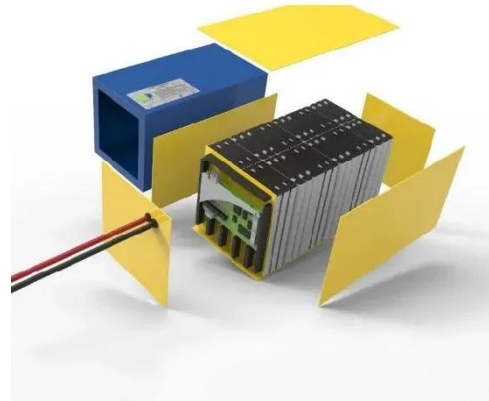

Contact Us

For catalog requests, pricing, or partnerships, please visit:
<https://espay.es>