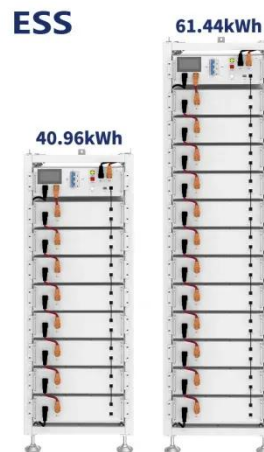

Nassau Energy Storage Prices: Trends, Costs, and What You Need

...

Let's talk about Nassau energy storage prices - a hot topic for homeowners, businesses, and even policymakers trying to balance budgets while saving the planet.

What Determines the 200kWh