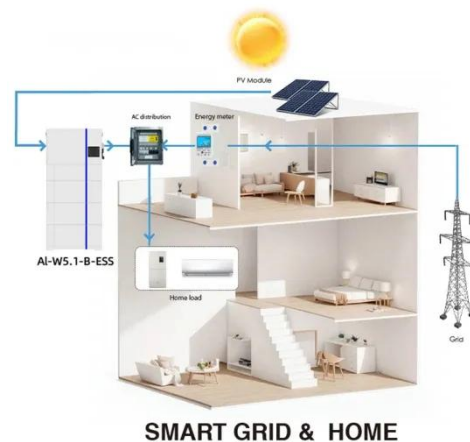

## Outdoor Telecommunication Enclosures

Versatile installation features: Our

enclosures have two universal wall and pole mounting brackets and an adjustable and removable back plate. This construction allows for smooth installation on various ...

### Mission Critical Outdoor Telecom Cabinets , nVent SCHROFF

Effective outdoor cabinet system integration is crucial for maintaining the reliability and performance of critical emergency infrastructure at base stations. To ensure optimal functionality, it is essential to ...