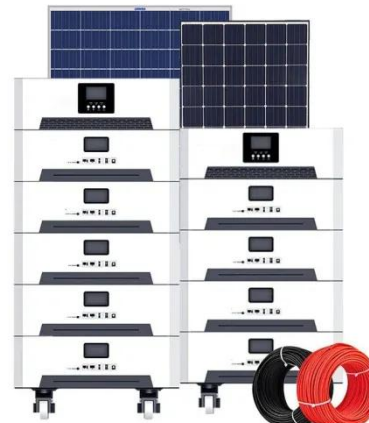

MODULAR , English meaning

MODULAR definition: 1. consisting of separate parts that, when combined, form a complete whole: 2. consisting of.... Learn more.