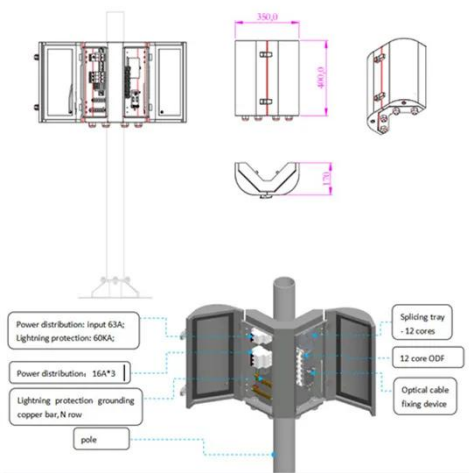

battery energy storage cabinet

Easy Expansion: As energy needs grow, additional battery modules can be added without replacing the entire system, making it a cost-effective solution for expanding energy storage capacity.

MODULAR Definition & Meaning , Dictionary

of or relating to a module or a modulus. composed of standardized units or sections for easy construction or flexible arrangement. a modular home; a modular sofa.

All in One ESS Battery 30kW / 60kWh 70kWh 80kWh 90kWh

BSLBATT DyniO is an all-in-one ESS battery storage system that combines a 30kW hybrid inverter, high voltage control box, and 60kWh / 70kWh / 80kWh / 90kWh Li-Ion battery modules for both AC ...