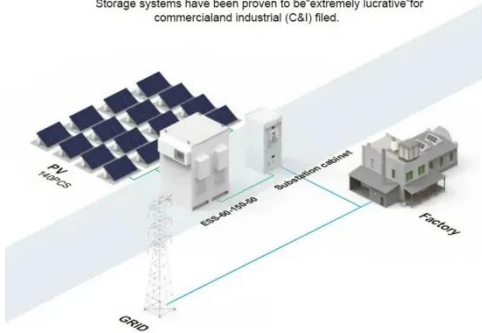

BASIC APPLICATION