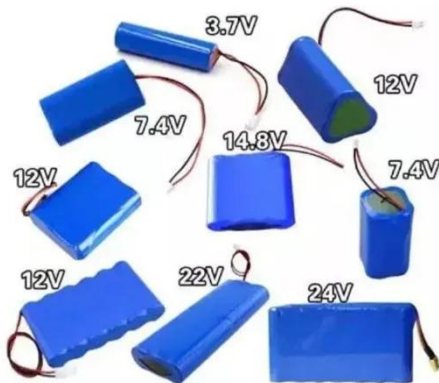

Moodle Workplace App Configuration

The format it string identifier, custom string, language code. Mobile appearance
To modify the app's look and feel, go to Site administration > Mobile app > Mobile appearance. The app makes ...