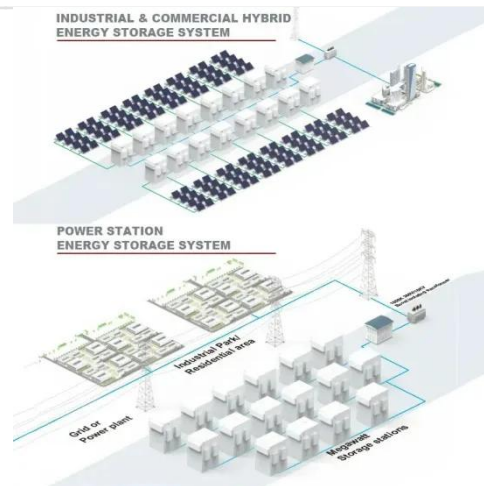

Portable Power Distribution Boxes

Browse ISC's selection of Portable Power Distribution Boxes and related items. Buy online or get a quote on Portable Power Distribution Boxes today!