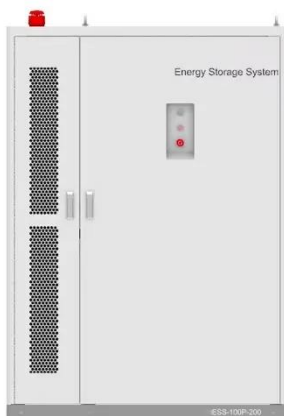

Battery Energy Storage Systems (BESS) , MEPEI

Mitsubishi Electric provides renewable energy storage solutions to integrate various types of harvested energy into the power grid. Our Battery Energy Storage Systems (BESS) provide solutions to ...

Mitsubishi Power Announces Prevalon, Standalone Company ...

Energy storage solutions include green