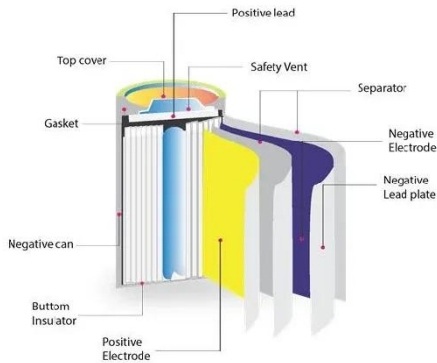

Maseru outdoor power cabinet manufacturer

The Outdoor Photovoltaic Energy Cabinet is an all-in-one energy storage system with high strength, which can work under harsh environmental conditions to supply high-performance

MASERU ENERGY STORAGE POWER STATION POWERING ...

Energy storage battery cabinet line base station Base station energy cabinet: a highly integrated and intelligent hybrid power system that combines multi-input

power modules (photovoltaic, wind energy, ...

Maseru Liquid Cooled Energy Storage Lithium Battery ...

CHAM's intelligent energy storage devices are designed to address the challenges in renewable energy utilization and grid stability in the global energy transition. CHAM's efficient and reliable energy ...