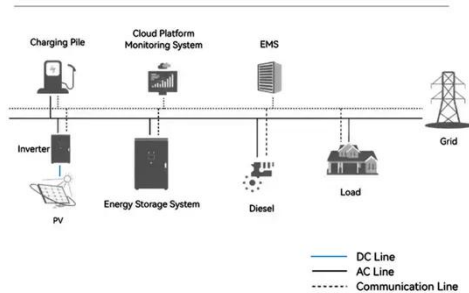

for commercial and industrial power applications.

System Topology