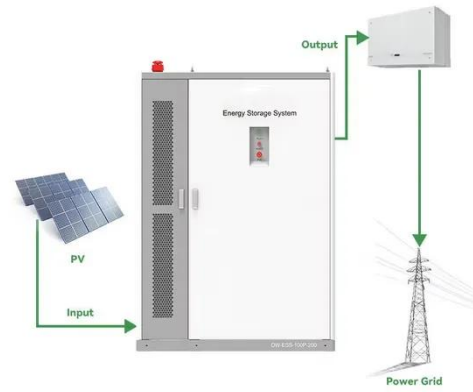

performance - achieving 21.8% ...

Contact Us

For catalog requests, pricing, or partnerships, please visit:
<https://espay.es>