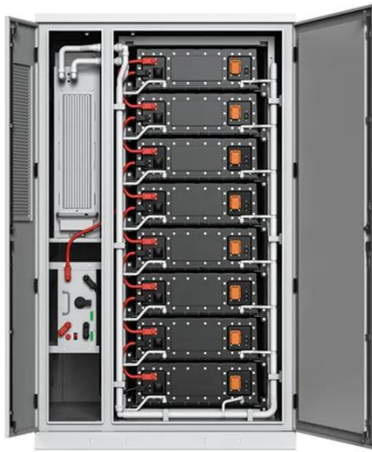

primissimo livello, e con appassionanti eventi speciali, ...

Lithium Battery Storage & Charging Cabinets , ESE Direct

This range of Lithium-Ion battery storage cabinets from ESE Direct provides a safe solution for both storing and charging of lithium-ion batteries, all cabinets are certified to standard EN 14470-1 - 90 ...