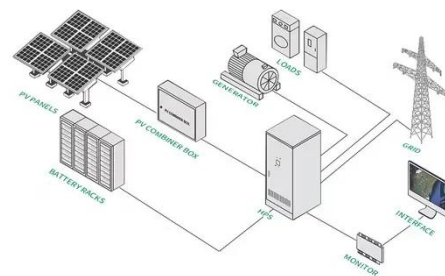

Outdoor Power Cabinets Electronic Cabinets and Enclosures

Outdoor power cabinets, DC power systems, batteries, rectifiers, radio enclosures, and equipment racks for telecommunications equipment backup and protection, site optimization, power protection, and ...

Solar Battery Cabinet Equipment Enclosures for on-grid or off-grid

The cabinets are made of galvanized steel or aluminium, making them easy to position and providing a long service life. A slide-in racking system allows for easy installation of 19" rackmount style battery ...