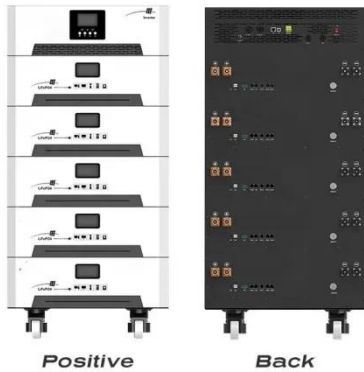

Lithium carbonate battery station cabinet base station power gener