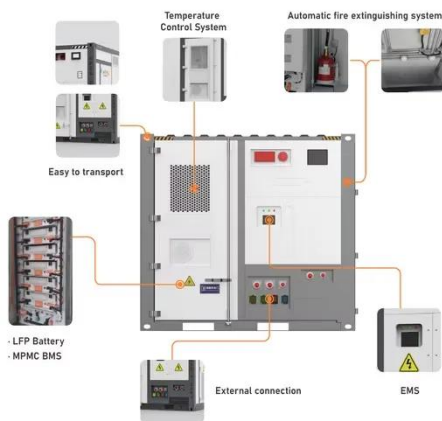

systems are often more cost-effective than ...

PowerStack Liquid Cooling Commercial Energy Storage System

PowerStack Liquid Cooling Commercial Energy Storage System LOW COSTS
Highly integrated ESS for easy transportation and O& M All pre-assembled, no battery module handling on ...

Lower cost
larger system

Verified Supplier

20Kwh
30Kwh

Lisbon Large Energy Storage Cabinet Customization: Solutions ...

Discover how customized large-scale energy storage systems are transforming Lisbon's power infrastructure. This guide explores technical specifications, industry applications, and why tailored ...

Customized Outdoor Small Energy Storage Cabinets for Lisbon:

Solutions & Trends Looking for *energy storage solutions* tailored to Lisbon's