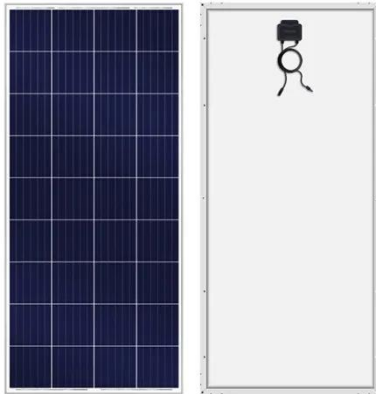

Espay Solar Energy S.L.

Liberville Energy Storage Container Wind-Resistant Type

Libreville Energy Storage Container Wind-Resistant Type

Libreville Energy Storage Device Connector Powering the Future ...

As solar and wind energy adoption skyrockets globally, the need for efficient energy storage device connectors has never been greater. The Libreville connector isn't just another component--it's the ...

Energy Storage Container - Roxi container

The Energy Storage Container is a fully integrated solution designed to store and manage energy efficiently. Built from a reinforced shipping container, this unit is engineered to house battery ...