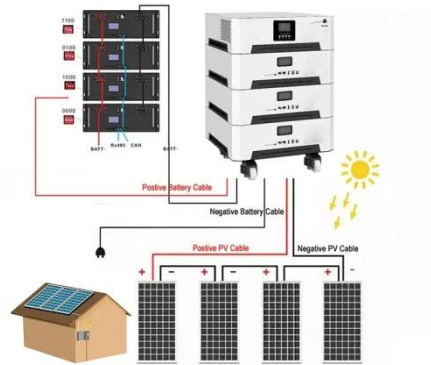

12V 200 Watt Pure Sine Wave Inverter , inverter

A cooling fan in a 200W pure sine wave inverter helps to regulate the internal temperature, ensuring optimal performance and preventing overheating. Inverter generates heat during operation, and ...

Contact Us

For catalog requests, pricing, or partnerships, please visit:
<https://espay.es>