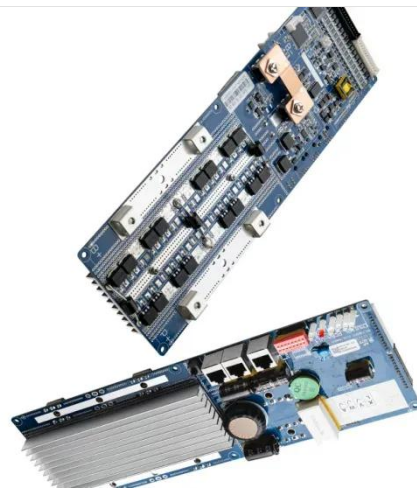

30KWh Outdoor Photovoltaic Energy Cabinet

The outdoor photovoltaic energy cabinet can provide reliable housing for network servers, edge computers, professional equipment, monitoring systems, photovoltaic, and battery systems.