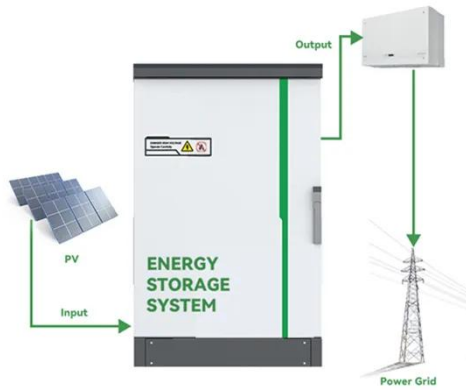

inventory and find the perfect fit!