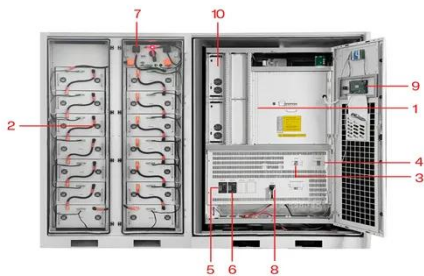

Kuwait Lithium Battery Cabinet

Find Customized PV Storage Cabinets from Professional Manufacturers Now Read more

Result: 600mm deep lead-acid battery cabinet for charging piles

Exploring options for 600mm deep lead-acid battery cabinet for charging piles - clearance price? Navigate through our

- 1 PCS Module
- 2 Battery room
- 3 Grid side circuit breaker
- 4 Load side circuit breaker
- 5 OPV1 side circuit breaker
- 6 OPV2 side circuit breaker
- 7 High Volt Box
- 8 BAT side circuit breaker
- 9 LCD display screen
- 10 MPPT