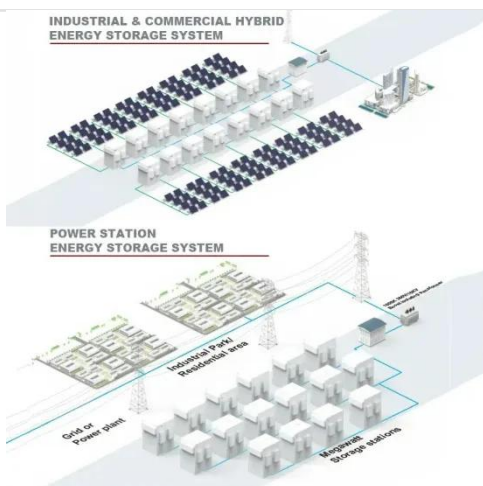

Espay Solar Energy S.L.

Kitka Outdoor Cabinet 1MWh

Kitka Outdoor Cabinet 1MWh

Outdoor Battery Cabinet Bess 1mwh

High-Capacity Energy Storage: The product offers a range of capacities from 1MWh to 10MWh, making it suitable for various commercial applications, as requested by the user.

40Ft Outdoor BESS Container 1MWh 2MWh 3Mwh Lithium Battery ...

We deliver the world's most complete and cost-effective solar PV solutions. Our in-house engineering and product development ensure that every solar PV system manufactured complies with ...