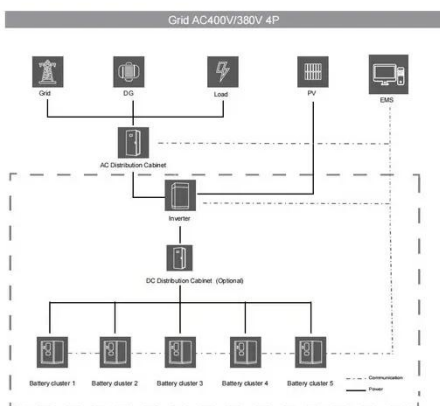

Espay Solar Energy S.L.

Jinko Solar Mounting Door-to-Door Repair

Jinko Solar Mounting Door-to-Door Repair

JinKo JinkoSolar Photovoltaic Module Installation Guide

Thanks for choosing Jinko Solar PV modules. In order to ensure the PV modules are installed correctly, please read the following installation instructions carefully before modules are installed and used.

GENERAL INFORMATION

To ensure correct installation and stable power output, it is necessary to read and understand all installation instructions before proceeding. As PV modules are power generation products, ...