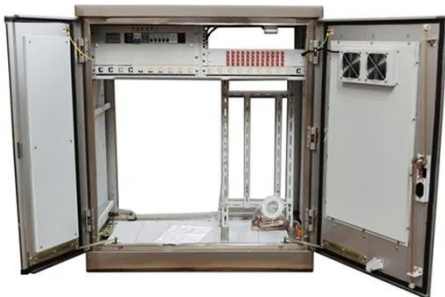

### Server Racks & Data Cabinets 800mm Wide x 800mm Deep

Explore the range of 800mm Wide x 800mm Deep Server Racks & Network Cabinets available at Comms Express - Free Delivery Available To Buy Online Today.

### 800mm Wide Server Cabinet - SharkRack

These 800 mm wide cabinets are available in several heights and depths. They provide flexible ways to mount servers, patch panels, routers, and other sensitive electronic devices reliably and securely.

## Battery Cabinet

With its spacious 42U capacity and 800mm depth, the Linkbasic Battery Cabinet provides ample room to accommodate your battery setup while allowing for easy access and maintenance.