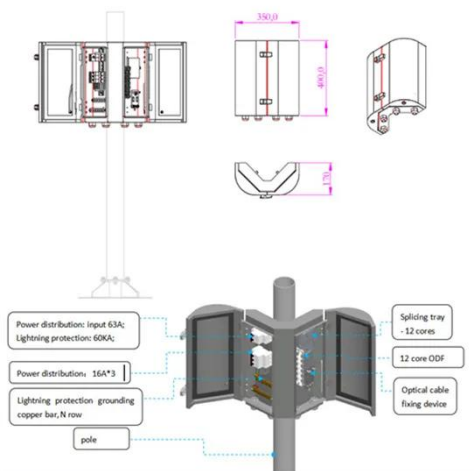

successfully planned cities in South Asia. The city is home to many migrants from other regions of Pakistan and has a modern ...