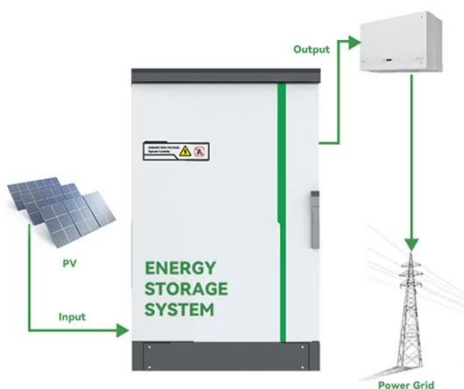

Espay Solar Energy S.L.

Iraq off-grid bess cabinet 200kW

Iraq off-grid bess cabinet 200kW

200KWh BESS Energy Storage Solutions-Ritar International ...

These policy supports will create a more favorable market environment for the 200kWh BESS and other energy storage solutions. Conclusion The 200kWh BESS energy storage solution ...

200kWh-241kWh High Voltage Lithium Battery Energy Storage ...

Explore the BSLBATT ESS-GRID Cabinet Series, an industrial and commercial energy storage system available in 200kWh, 215kWh, 225kWh, and 245kWh capacities, designed for peak ...

This product is a 200kW/480kWh industrial and commercial integrated energy storage cabinet utilizing Lithium Iron Phosphate (LFP) battery cells. It is highly integrated within a prefabricated container ...