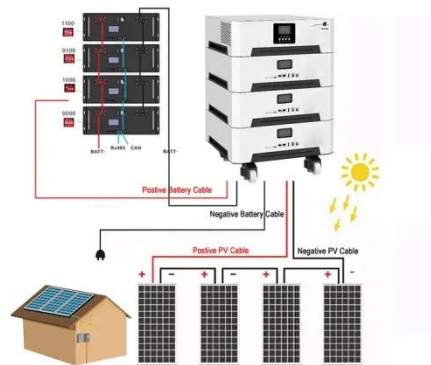

High voltage bar 104pwbr1-b 104PWCR1-B HPC-1363A inverter

Buy High voltage bar 104pwbr1-b 104PWCR1-B HPC-1363A inverter with fast shipping and top-rated customer service. Newegg shopping upgraded (TM)

Inverter High Voltage Bar for MITSUBISHI GT15-85TINV , eBay

1PCS For MITSUBISHI GT15-85TINV
BD627B923H01/G51A High Voltage Bar
Inverter \$129.24

Busbar Design for High-Power SiC

Converters

Busbars are critical components that connect high-current and high-voltage subcomponents in high-power converters. This paper reviews the latest busbar design ...

Inverter high Voltage bar TPL-06-5002

Buy Inverter high Voltage bar
TPL-06-5002: Monitors - Amazon FREE
DELIVERY possible on eligible purchases

Bus Bar Design for High-Power Inverters

A preliminary design of an inverter DC bus bar with one set of DC input is shown in Fig. 9a. It is obvious that the current distribution is unbalanced and higher current density is acquired around the area ...