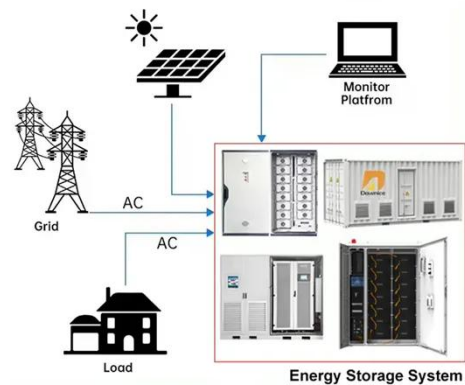

DISTRIBUTED PV GENERATION + ESS

Solectria SGI-750XTM-380 750KW Central Inverter

Available in two power classes, 500 kW and 750 kW, these inverters are ...

PV Inverters

We have developed industry leading grid-tied PV inverters ranging from 14kW to 750kW, providing solutions for commercial and utility-scale systems. Yaskawa Solectria Solar is the only choice for ...

OCI Power Solar Inverter Product Lineup Central-Inverters 750kW

Explore OCI Power's solar inverter lineup Central-Inverters 750kW with advanced

technology and diverse capacities for efficient clean energy.

through, power factor and reactive power control.

Solar grid Inverter IS-750-400 with a Capacity of 750 kW

The IS-750-400 grid-tie inverter is used in a solar power plant as a converter of direct voltage received from photovoltaic panels into alternating voltage of an industrial power grid with a voltage of 380 V ...

Equinox 750kW & 1MW CE PV Inverters

Many of the world's largest solar power installations depend on Satcon Equinox PV inverters to provide efficient and stable power--even in the harshest climates.

Contact Us