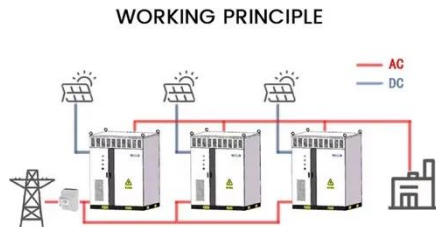

Inverter 750kW purchase

SMA America SC750CP-US (with ABB EcoDry Ultra transformer)

All you need to know about the SC750CP-US (with ABB EcoDry Ultra transformer) solar inverter including rating, cost, efficiency, and warranty terms.

Solar Ware 750

Looking for pricing or specifications? Tell us about your application and we'll provide a personalized quote. TMEIC delivers customized solutions built to fit your exact specifications, environment, and ...