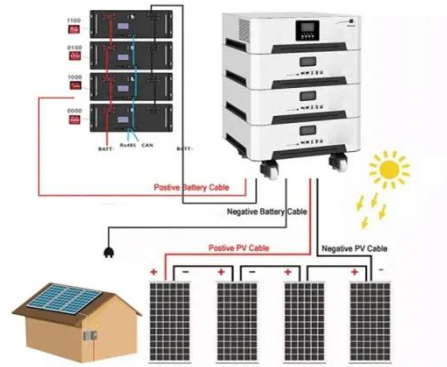

Victron Energy Phoenix 1200W 48V DC-to-120V AC ...

The Victron Energy Phoenix 1200W 48VDC-120VAC Inverter is a high ...

Victron Energy 1200VA 48-Volt 120V AC Pure Sine Wave Inverter

This Victron Energy Inverter allows you to power domestic equipment requiring 120VAC or 230VAC, using leisure or automotive batteries rated at 48-Volt DC. The pure sine wave output ...

1200W Power Inverter 24VDC or 36VDC or 48VDC to 120VAC Pure ...

The 300 Watt pure sine wave inverter converts the 12 Volt, 24 Volt or 48 Volt DC Volt into AC power for AC devices such as TV, lights, power tools, cooker, kettle, blender ect.

Victron Energy Phoenix 1200W 48V DC-to-120V AC Inverter ...

The Victron Energy Phoenix 1200W 48VDC-120VAC Inverter is a high-performance, pure sine wave inverter designed for RV, marine, off-grid solar, and backup power systems using a 48 V battery bank.

Victron Phoenix Inverter 48/1200

The Phoenix Inverter VE.Direct is a uniquely compact, low-frequency inverter ...

48V DC-AC Rack Mount Pure Sine Wave Inverter

Minimize equipment failure. 1200W rackmount inverter with built-in transfer relay converts 48VDC to reliable 120VAC power to your communication system.