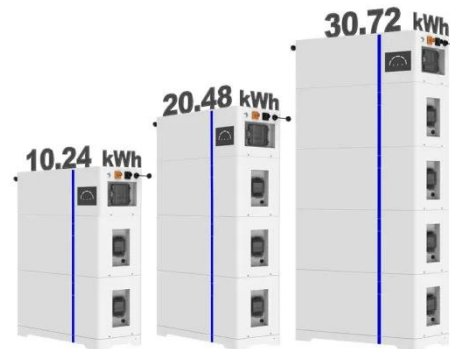

2200 W 48 VDC

Samlex's 48 VDC - 120 VAC rackmount inverter at 2200 watts supports more equipment. This rackmount inverter includes a built-in transfer relay for seamless switching between power sources ...

MEAN WELL NTS-2200 Series , Inverters

NTS-2200 Series Features: NTS-2200 is a 2200W highly reliable off-grid true sine wave DC-AC power inverter: Features: True sine wave output (THD <3%) High surge power up to 4400W Temperature ...

MEAN WELL NTS-2200 Series ,

Inverters

NTS-2200 Series Features: NTS-2200 is a 2200W highly reliable off-grid true ...

ESS

48 Volt Pure Sine Wave Power Inverter , Inverters ...

Check out our great selection of 48 Volt Pure Sine Wave Power Inverters. We provide the most power at the best price, guaranteed!

Samlex 48V DC-AC Rackmount Pure Sine Wave ...

Samlex 48V DC-AC Rackmount Pure Sine Wave Inverter with Transfer Relay, 2200W @ 120 VAC

48V DC-AC Rack Mount Pure Sine Wave Inverter , PSR-2200-48

2200W rackmount inverter with built-in transfer relay converts 48VDC to reliable 120VAC power to your communication system.