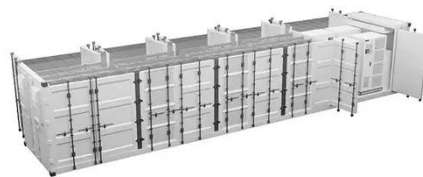

Inverter 12v To 220v

Shop for Inverter 12v To 220v at Walmart . Save money. Live better.