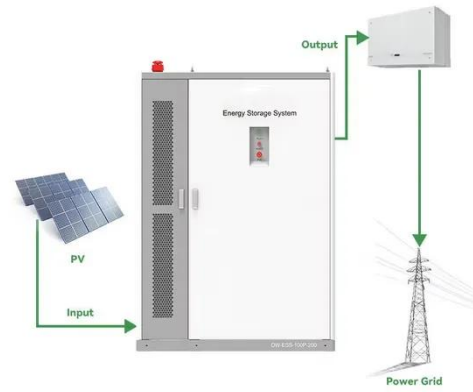

the requirements of communication base station rooms.

Contact Us

For catalog requests, pricing, or partnerships, please visit:
<https://espay.es>