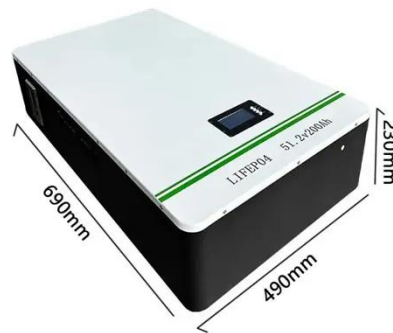

---

13 Best Server Chassis for 2026 , Top Picks for Storage

Explore the 13 types of server chassis, from 1U rackmounts to GPU towers. Learn which form factor fits your business needs for scalability, cooling, and performance.

Solar Rack System 200kw Rack Mount Server Chassis Lithium ...

Solar Rack System 200kw Rack Mount Server Chassis Lithium Battery Server Rack Solar Battery for Home Commercial Industrial