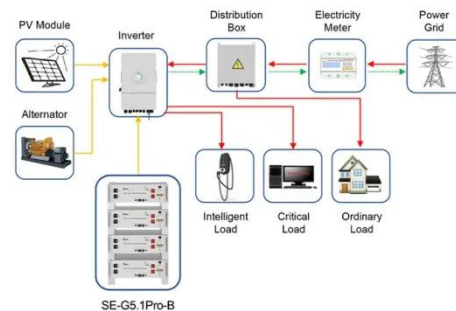

500kW Energy Storage Cabinet-60kWH~ 500kWH Customized Battery ...

500kW Energy Storage Cabinet-60kWH~ 500kWH Customized Battery Solutions for Every Customer Size-Bidirection Inverter AC DC Converter & Power Conversion System manufacture R& D company

Application scenarios of energy storage battery products