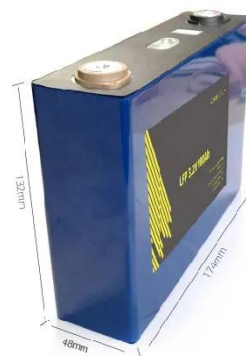

500kW Energy Storage Cabinet-60kWH~ 500kWH Customized Battery ...

500kW Energy Storage Cabinet-60kWH~ 500kWH Customized Battery Solutions for Every Customer Size-Bidirection