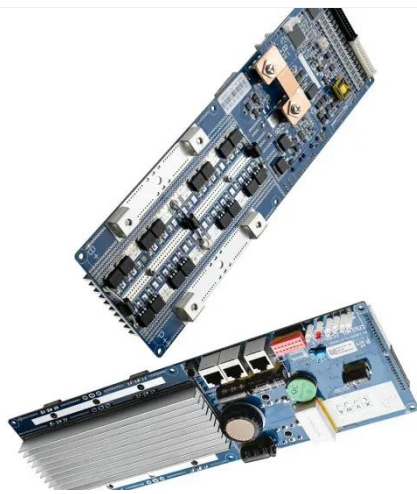

Cabinet IP66 Metal Box/Cabinet ...

Stainless Steel Power Distribution Cabinet IP66 Metal Box/Cabinet for Battery, Find Details and Price about Metal Cabinet Distribution Cabinet from Stainless Steel Power Distribution ...

Hoenergy Power

Explore high voltage battery packs, wall mounted lithium batteries, and ESS cabinets from Hoenergy -- your 2025 Global Tier 1 Energy Storage Provider.

Waterproof Outdoor Battery Cabinet

Shop durable waterproof outdoor battery cabinets for telecom, solar, and energy storage. IP55-IP66 rated, air-cooled, customizable stainless steel & aluminum enclosures. Fast delivery, OEM/ODM ...