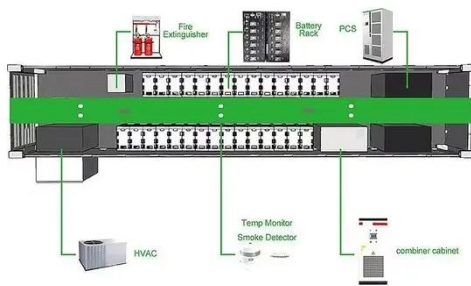

This document describes the installation, electrical connections, commissioning, and troubleshooting of the following Smart String Energy Storage System (also referred to as ESS) models.