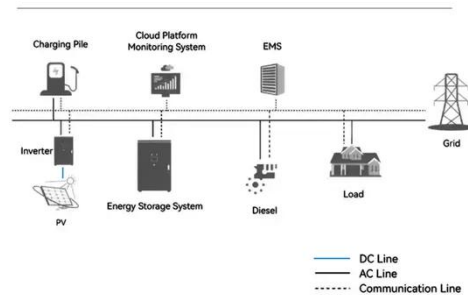

huawei base station

Huawei provides comprehensive management and control systems, such as Huawei's U2000 or Huawei's Cloud BTS. These systems enable operators to monitor, configure, and manage ...

Exploring Huawei's Advanced 5G

Base Station Technology: Key

Huawei's advanced 5G base stations are pivotal in shaping the future of connectivity. With enhanced capacity, energy efficiency, and network optimization capabilities, they equip network

System Topology

Enterprise Wireless

For governments and industries such as transportation and energy, our enterprise wireless provides purpose-built mobile communications supported by 4G/5G base stations, microwave, and core ...