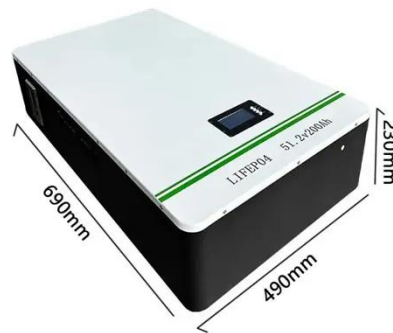

How to Read a Solar Inverter Display , ZHCSolar Guide

Learn how to read and understand your solar inverter display. Interpret codes, monitor performance, and improve efficiency.